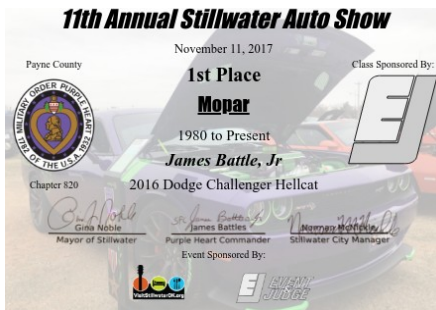

Event And Judge

Judging Made Simple

Judges love the mobile interface

Print app generated class winner certificates

Presentation Score 1 - 10

1 2 3 4 5 6 7 8 9 10

Presentation Comments

Body Score 1 - 10

1 2 3 4 5 6 7 8 9 10

Body Comments

Interior Score 1 - 10

1 2 3 4 5 6 7 8 9 10

Interior Comments

Print app generated item sheets with it's QR code

View the app generated map

Diesel Truck

- Open Presentation, Modifications, Exhaust, Wheels, Engine
- Ford Presentation, Modifications, Exhaust, Wheels, Engine
- Chevy Presentation, Modifications, Exhaust, Wheels, Engine
- Dodge Presentation, Modifications, Exhaust, Wheels, Engine

Motorcycle

- Chopper Presentation, Paint, Chrome, Cleanliness
- Sport Presentation, Paint, Carbon Fiber, Decals, Cleanliness
- Touring Presentation, Paint, Accessories, Cleanliness
- Bobber Presentation, Paint, Cleanliness
- Rat Rod Presentation
- Trike Presentation, Paint, Accessories, Cleanliness
- Metric Presentation, Paint
- Pre 1950 Presentation, Paint, Wheels, Engine
- 1950 to 1969 Presentation, Paint, Wheels, Engine
- 1970 to 1989 Presentation, Paint, Wheels, Engine
- Post 1990 Presentation, Paint, Wheels, Engine

0 remaining to judge in Super Class Trucks

0 remaining to judge in Pre-1960 Certificates

Total		EandJ.Judge1@gmail.com	ean
22	Modify Registration	1954 Chevy 3100	10
19	Modify Registration	1954 Chevy 3100	8
15	Modify Registration	1952 Ford F1	5

0 remaining to judge in 1961 to 1971 Certificates

Total		EandJ.Judge1@gmail.com	e
17	Modify Registration	1970 Chevrolet CST-10	7

0 remaining to judge in 1972 to 1990 Certificates

Total		EandJ.Judge1@gmail.com	ean
17	Modify Registration	1972 Chevy C10	6

Watch real time as judges score

Manage different judging categories in each class

Share photos